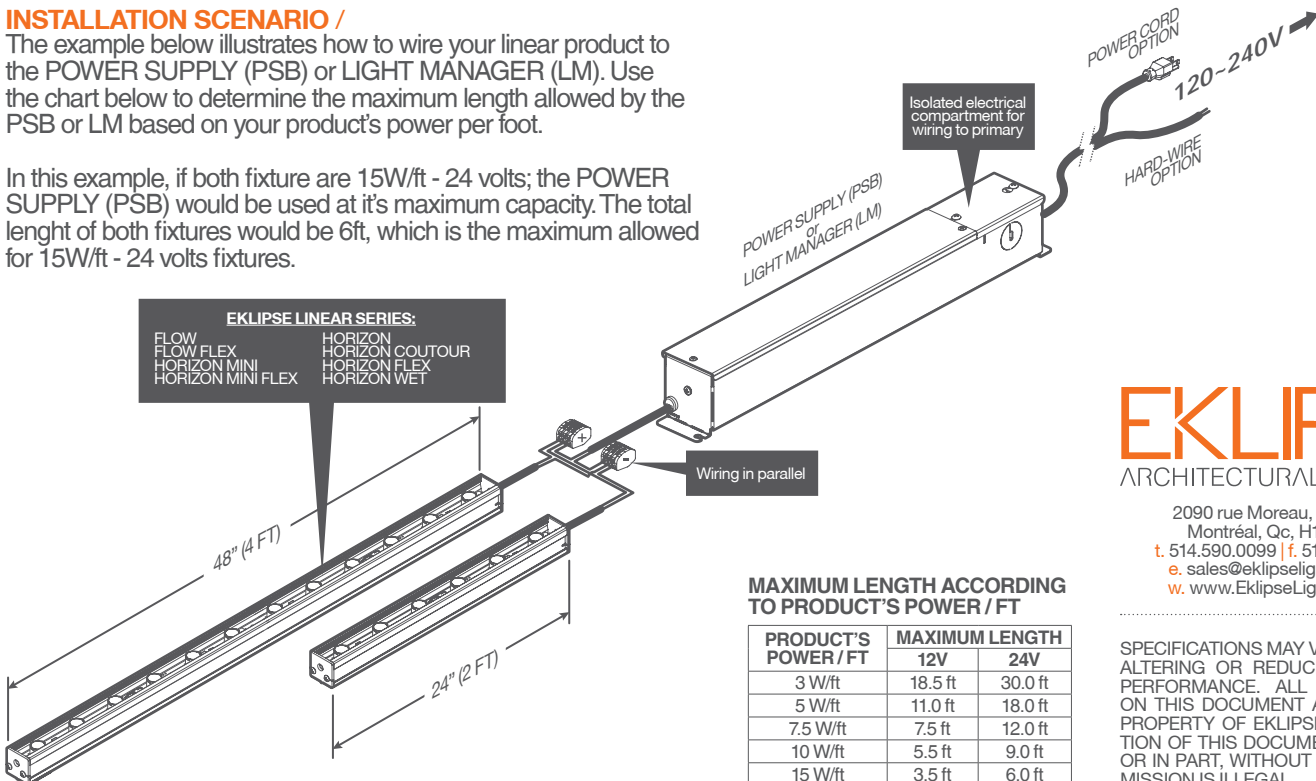

LINEAR SERIES

// LED LINEAR SERIES

BEFORE YOU START /

12 VOLTS
15 VOLTS
24 VOLTS
?

WARNING

Before installing your lighting system, make sure that the Main Power Line is off.

KNOW YOUR PRODUCT

Verify that you have the appropriate Power Supply for your product.

INSTALLATION SCENARIO /

The example below illustrates how to wire your linear product to the POWER SUPPLY (PSB) or LIGHT MANAGER (LM). Use the chart below to determine the maximum length allowed by the PSB or LM based on your product's power per foot.

In this example, if both fixtures are 15W/ft - 24 volts; the POWER SUPPLY (PSB) would be used at its maximum capacity. The total length of both fixtures would be 6ft, which is the maximum allowed for 15W/ft - 24 volts fixtures.

MAXIMUM LENGTH ACCORDING TO PRODUCT'S POWER / FT

PRODUCT'S POWER / FT	MAXIMUM LENGTH	
	12V	24V
3 W/ft	18.5 ft	30.0 ft
5 W/ft	11.0 ft	18.0 ft
7.5 W/ft	7.5 ft	12.0 ft
10 W/ft	5.5 ft	9.0 ft
15 W/ft	3.5 ft	6.0 ft