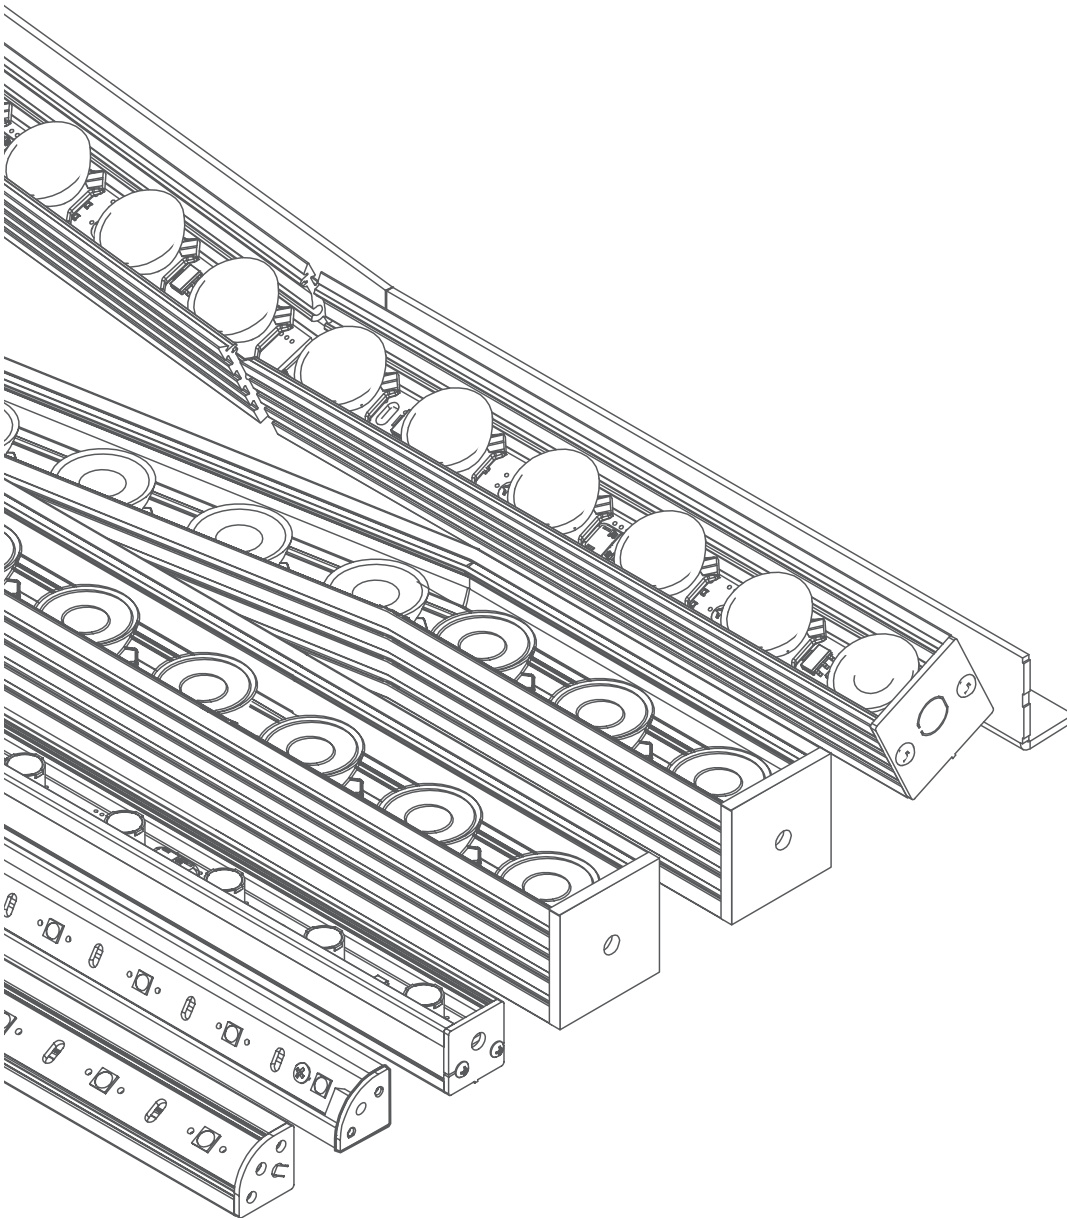

LINEAR SERIES

// LED LINEAR SERIES
// SERIE LINEAIRE DEL

EKLIPSE
ARCHITECTURAL LIGHTING

2090 rue Moreau, Suite 100
Montréal, Qc, H1W 2M3
t. 514.590.0099 | f. 514.590.0098
e. sales@eklipseighting.com
w. www.EklipseLighting.com

SPECIFICATIONS MAY VARY, WITHOUT ALTERING OR REDUCING PRODUCT PERFORMANCE. ALL INFORMATION ON THIS DOCUMENT ARE THE SOLE PROPERTY OF EKLIPSE. REPRODUCTION OF THIS DOCUMENT, IN WHOLE OR IN PART, WITHOUT WRITTEN PERMISSION IS ILLEGAL.// LES SPÉCIFICATIONS PEUVENT DIFFÉRER SANS PRÉAVIS SANS RÉDUIRE LA PERFORMANCE DU PRODUIT. LES INFORMATIONS CONTENUES DANS CE DOCUMENT SONT LA PROPRIÉTÉ DE EKLIPSE. TOUTE REPRODUCTION PARTIELLE OU TOTALE SANS L'AUTORISATION ÉCRITE EST INTERDITE.