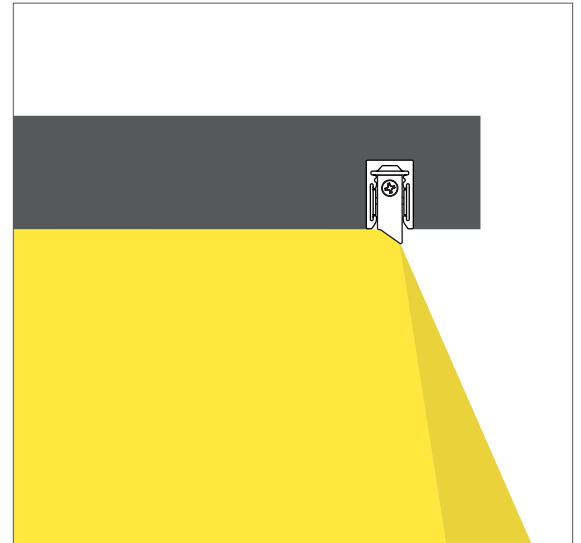

Specifications sheet

MILI LIFELINE

Micro linear luminaire

EKLIPSE
ARCHITECTURAL LIGHTING

MILI can be perfectly embedded in the retail furniture, such as display shelves, to be basically invisible to the observer. With its miniaturized dimensions and perfect light distribution, MILI revolutionizes shelf illumination. MILI is held in place with magnets in the LIFELINE tracklight. All fixtures can be easily repositioned in the system when required.

Light resolution

High resolution

Uniform light appearance.

Mounting

Design concept

Optimized light distribution

MILI®, with its display spaces to the very top, without projecting any shadow. is imperceptible once integrated in the shelf. It illuminates homogeneously the