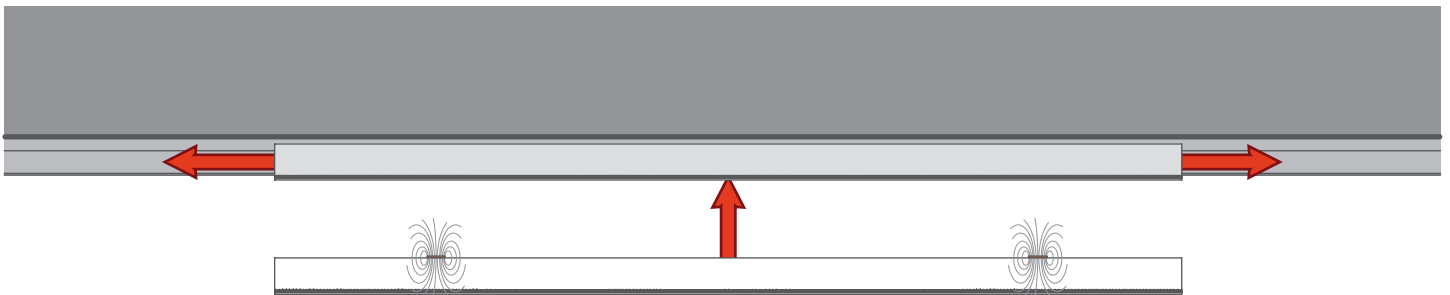

Light resolution

High resolution

Uniform light appearance.

Mounting

Design concept

Optimized light distribution

MILI®, with its display spaces to the very top, without projecting any shadow. is imperceptible once integrated in the shelf. It illuminates homogeneously the

Insertion

LIFELINE

MILI LIFELINE holds in place with magnets.

MILI LIFELINE can be plugged and unplugged without turning the power off.

Available fixture lengths

Imperial Metric

inches	mm	inches	mm	inches	mm
10.060	255.6	30.060	763.6	50.060	1271.6
11.060	281.0	31.060	789.0	51.060	1297.0
12.060	306.4	32.060	814.4	52.060	1322.4
13.060	331.8	33.060	839.8	53.060	1347.8
14.060	357.2	34.060	865.2	54.060	1373.2
15.060	382.6	35.060	890.6	55.060	1398.6
16.060	408.0	36.060	916.0	56.060	1424.0
17.060	433.4	37.060	941.4	57.060	1449.4
18.060	458.8	38.060	966.8	58.060	1474.8
19.060	484.2	39.060	992.2	59.060	1500.2
20.060	509.6	40.060	1017.6	60.060	1525.6
21.060	535.0	41.060	1043.0		
22.060	560.4	42.060	1068.4		
23.060	585.8	43.060	1093.8		
24.060	611.2	44.060	1119.2		
25.060	636.6	45.060	1144.6		
26.060	662.0	46.060	1170.0		
27.060	687.4	47.060	1195.4		
28.060	712.8	48.060	1220.8		
29.060	738.2	49.060	1246.2		