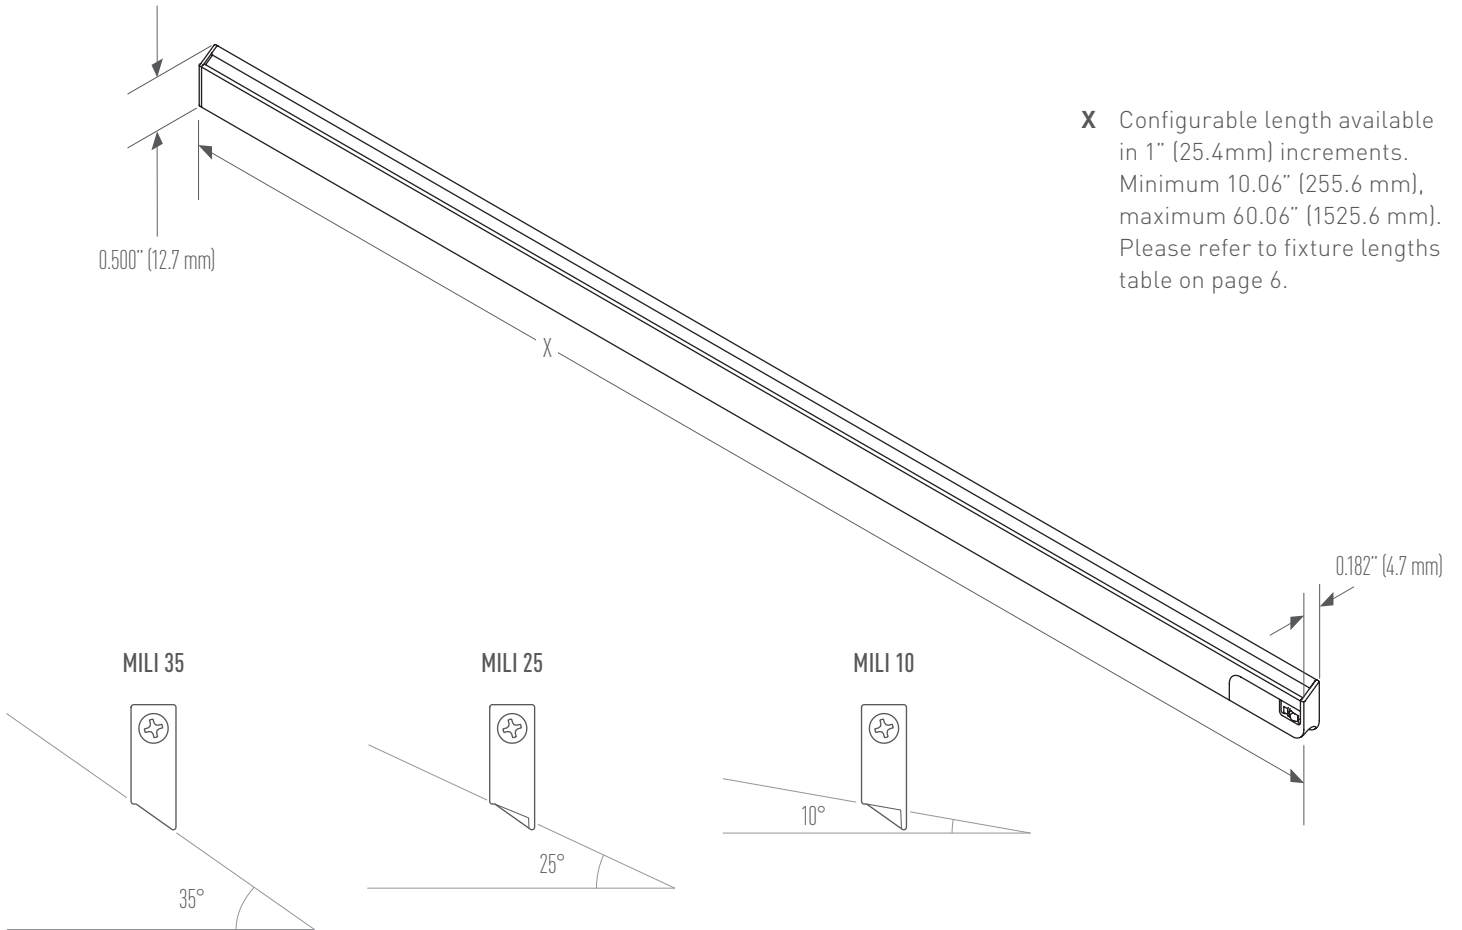

CLASS 2
PRODUCT

24V - 100W MAX

* Available for tailor-made application. Please contact your Eklipse™ representative for further informations.

Dimensions

X Configurable length available in 1" (25.4mm) increments. Minimum 10.06" (255.6 mm), maximum 60.06" (1525.6 mm). Please refer to fixture lengths table on page 6.

Light resolution

High resolution

Uniform light appearance.

Mounting

Design concept

Optimized light distribution

MILI®, with its display spaces to the very top, without projecting any shadow. is imperceptible once integrated in the shelf. It illuminates homogeneously the