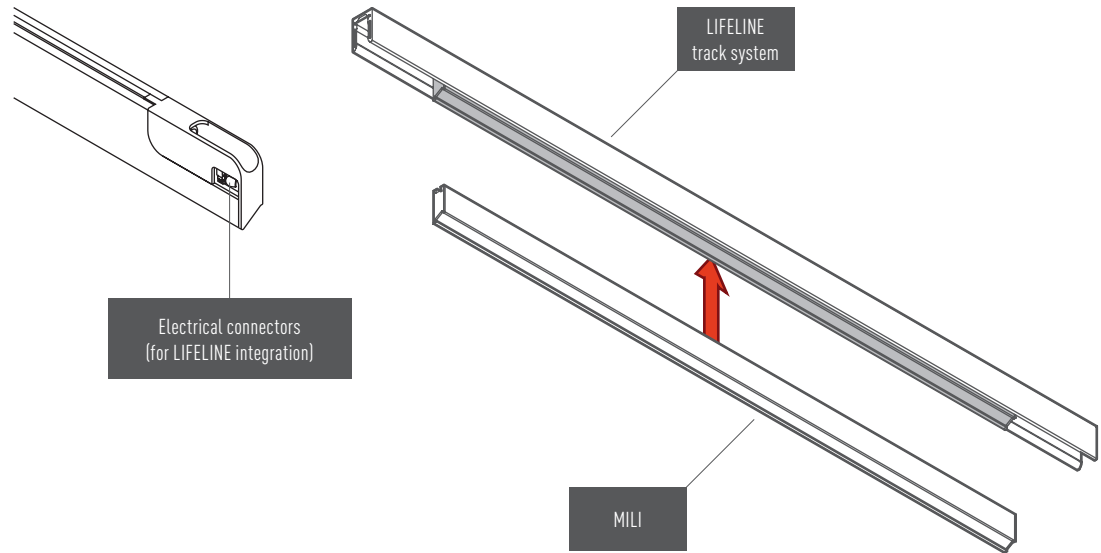

Specifications sheet

MILI LIFELINE

Micro linear luminaire

EKLIPSE
ARCHITECTURAL LIGHTING

MILI can be perfectly embedded in the retail furniture, such as display shelves, to be basically invisible to the observer. With its miniaturized dimensions and perfect light distribution, MILI revolutionizes shelf illumination. MILI is held in place with magnets in the LIFELINE tracklight. All fixtures can be easily repositioned in the system when required.

CLASS 2
PRODUCT

24V - 100W MAX

* Available for tailor-made application. Please contact your Eklipse™ representative for further informations.

Dimensions

X Configurable length available in 1" (25.4mm) increments. Minimum 10.06" (255.6 mm), maximum 60.06" (1525.6 mm). Please refer to fixture lengths table on page 6.

Light resolution

High resolution

Uniform light appearance.

Mounting

Design concept

Optimized light distribution

MILI®, with its display spaces to the very top, without projecting any shadow. is imperceptible once integrated in the shelf. It illuminates homogeneously the

Insertion

LIFELINE

MILI LIFELINE holds in place with magnets.

MILI LIFELINE can be plugged and unplugged without turning the power off.

Available fixture lengths

Imperial Metric

inches	mm	inches	mm	inches	mm
10.060	255.6	30.060	763.6	50.060	1271.6
11.060	281.0	31.060	789.0	51.060	1297.0
12.060	306.4	32.060	814.4	52.060	1322.4
13.060	331.8	33.060	839.8	53.060	1347.8
14.060	357.2	34.060	865.2	54.060	1373.2
15.060	382.6	35.060	890.6	55.060	1398.6
16.060	408.0	36.060	916.0	56.060	1424.0
17.060	433.4	37.060	941.4	57.060	1449.4
18.060	458.8	38.060	966.8	58.060	1474.8
19.060	484.2	39.060	992.2	59.060	1500.2
20.060	509.6	40.060	1017.6	60.060	1525.6
21.060	535.0	41.060	1043.0		
22.060	560.4	42.060	1068.4		
23.060	585.8	43.060	1093.8		
24.060	611.2	44.060	1119.2		
25.060	636.6	45.060	1144.6		
26.060	662.0	46.060	1170.0		
27.060	687.4	47.060	1195.4		
28.060	712.8	48.060	1220.8		
29.060	738.2	49.060	1246.2		