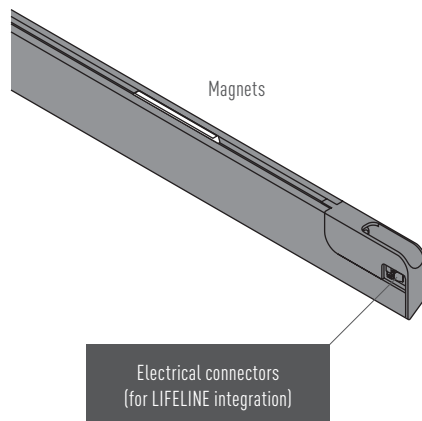

CLASS 2
PRODUCT

24V - 100W MAX

* Available for tailor-made application. Please contact your Eklipse™ representative for further informations.

Dimensions

X Configurable length available in 1" (25.4mm) increments. Minimum 10.06" (255.6 mm), maximum 60.06" (1525.6 mm). Please refer to fixture lengths table on page 6.

Light resolution

High resolution

Uniform light appearance.

Mounting

Design concept

Optimized light distribution

MILI®, with its display spaces to the very top, without projecting any shadow. is imperceptible once integrated in the shelf. It illuminates homogeneously the

Insertion

LIFELINE

MILI LIFELINE holds in place with magnets.

MILI LIFELINE can be plugged and unplugged without turning the power off.

Available fixture lengths

Imperial Metric

inches	mm	inches	mm	inches	mm
10.060	255.6	30.060	763.6	50.060	1271.6
11.060	281.0	31.060	789.0	51.060	1297.0
12.060	306.4	32.060	814.4	52.060	1322.4
13.060	331.8	33.060	839.8	53.060	1347.8
14.060	357.2	34.060	865.2	54.060	1373.2
15.060	382.6	35.060	890.6	55.060	1398.6
16.060	408.0	36.060	916.0	56.060	1424.0
17.060	433.4	37.060	941.4	57.060	1449.4
18.060	458.8	38.060	966.8	58.060	1474.8
19.060	484.2	39.060	992.2	59.060	1500.2
20.060	509.6	40.060	1017.6	60.060	1525.6
21.060	535.0	41.060	1043.0		
22.060	560.4	42.060	1068.4		
23.060	585.8	43.060	1093.8		
24.060	611.2	44.060	1119.2		
25.060	636.6	45.060	1144.6		
26.060	662.0	46.060	1170.0		
27.060	687.4	47.060	1195.4		
28.060	712.8	48.060	1220.8		
29.060	738.2	49.060	1246.2		