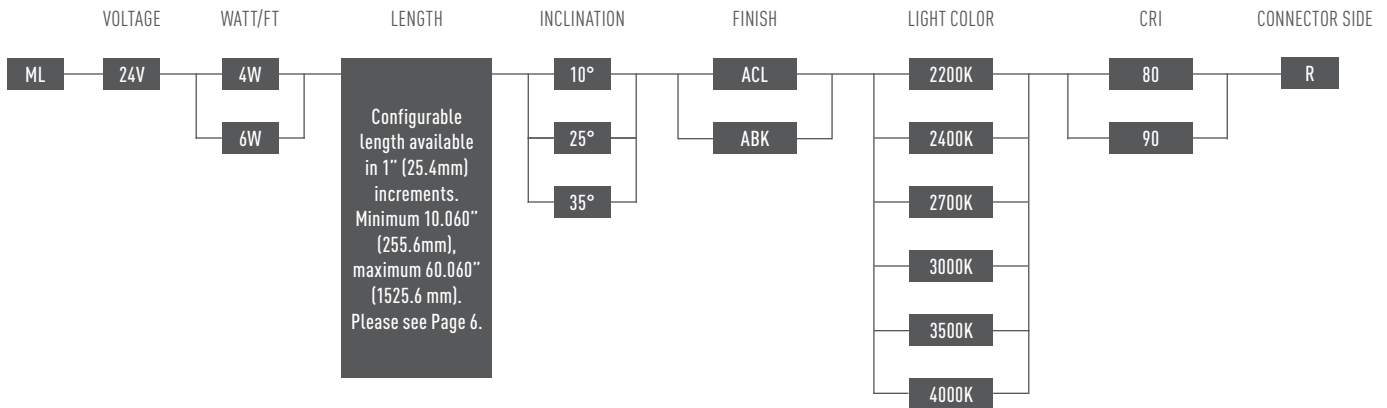

Available fixture lengths

Imperial   Metric

inches	mm	inches	mm	inches	mm
10.060	255.6	30.060	763.6	50.060	1271.6
11.060	281.0	31.060	789.0	51.060	1297.0
12.060	306.4	32.060	814.4	52.060	1322.4
13.060	331.8	33.060	839.8	53.060	1347.8
14.060	357.2	34.060	865.2	54.060	1373.2
15.060	382.6	35.060	890.6	55.060	1398.6
16.060	408.0	36.060	916.0	56.060	1424.0
17.060	433.4	37.060	941.4	57.060	1449.4
18.060	458.8	38.060	966.8	58.060	1474.8
19.060	484.2	39.060	992.2	59.060	1500.2
20.060	509.6	40.060	1017.6	60.060	1525.6
21.060	535.0	41.060	1043.0		
22.060	560.4	42.060	1068.4		
23.060	585.8	43.060	1093.8		
24.060	611.2	44.060	1119.2		
25.060	636.6	45.060	1144.6		
26.060	662.0	46.060	1170.0		
27.060	687.4	47.060	1195.4		
28.060	712.8	48.060	1220.8		
29.060	738.2	49.060	1246.2		

Ordering code model

Warranty

Our products and relative parts are guaranteed for **three (3)** years.

See our terms and conditions on www.eklipselighting.com