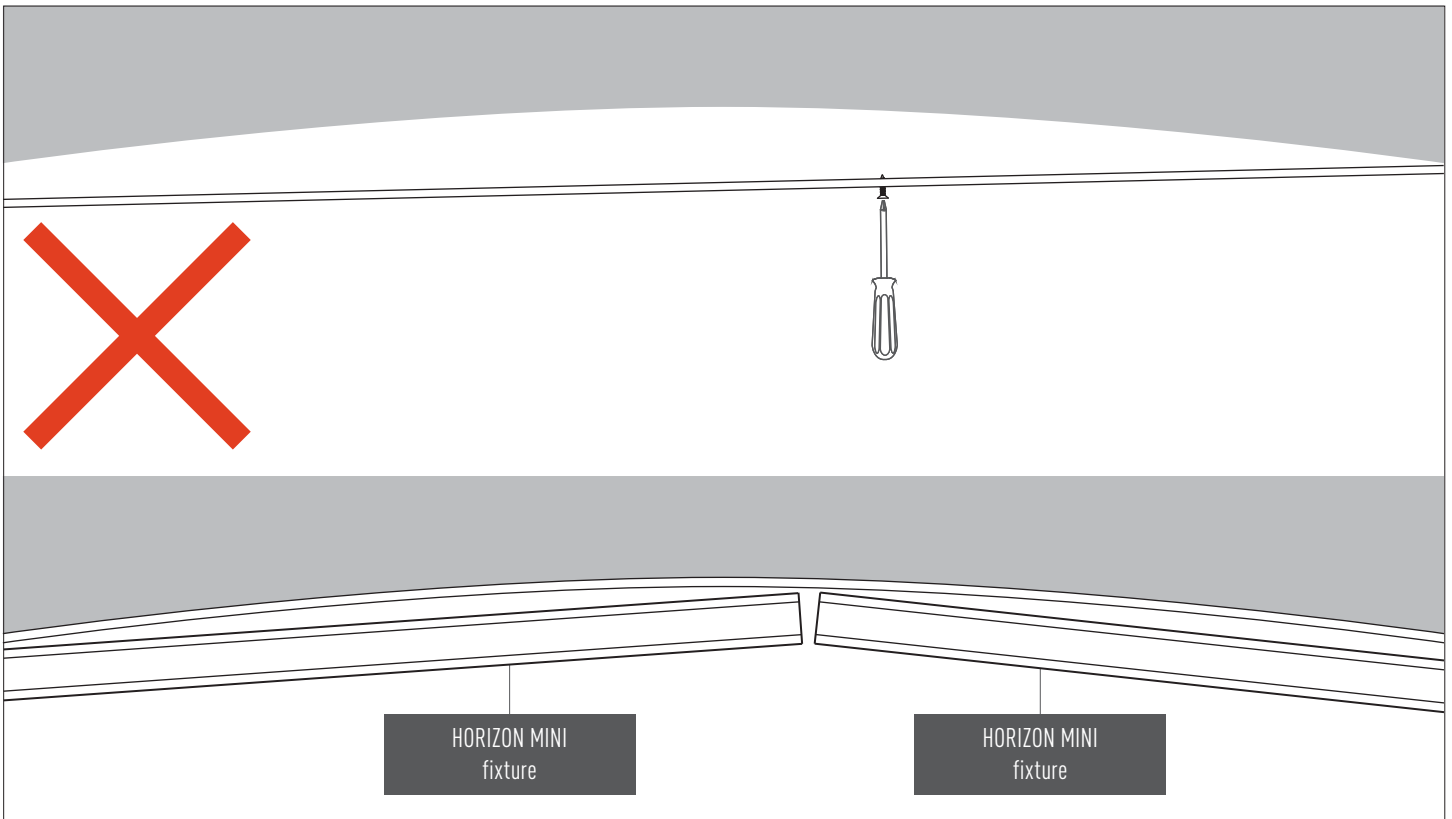

Support metal strip
Installation detail

HORIZON MINI

Linear LED

Always install on
straight flat surfaces.

Uneven or curved surfaces would prevent magnets from sitting securely to the metal strip.

Position magnets
between screws.