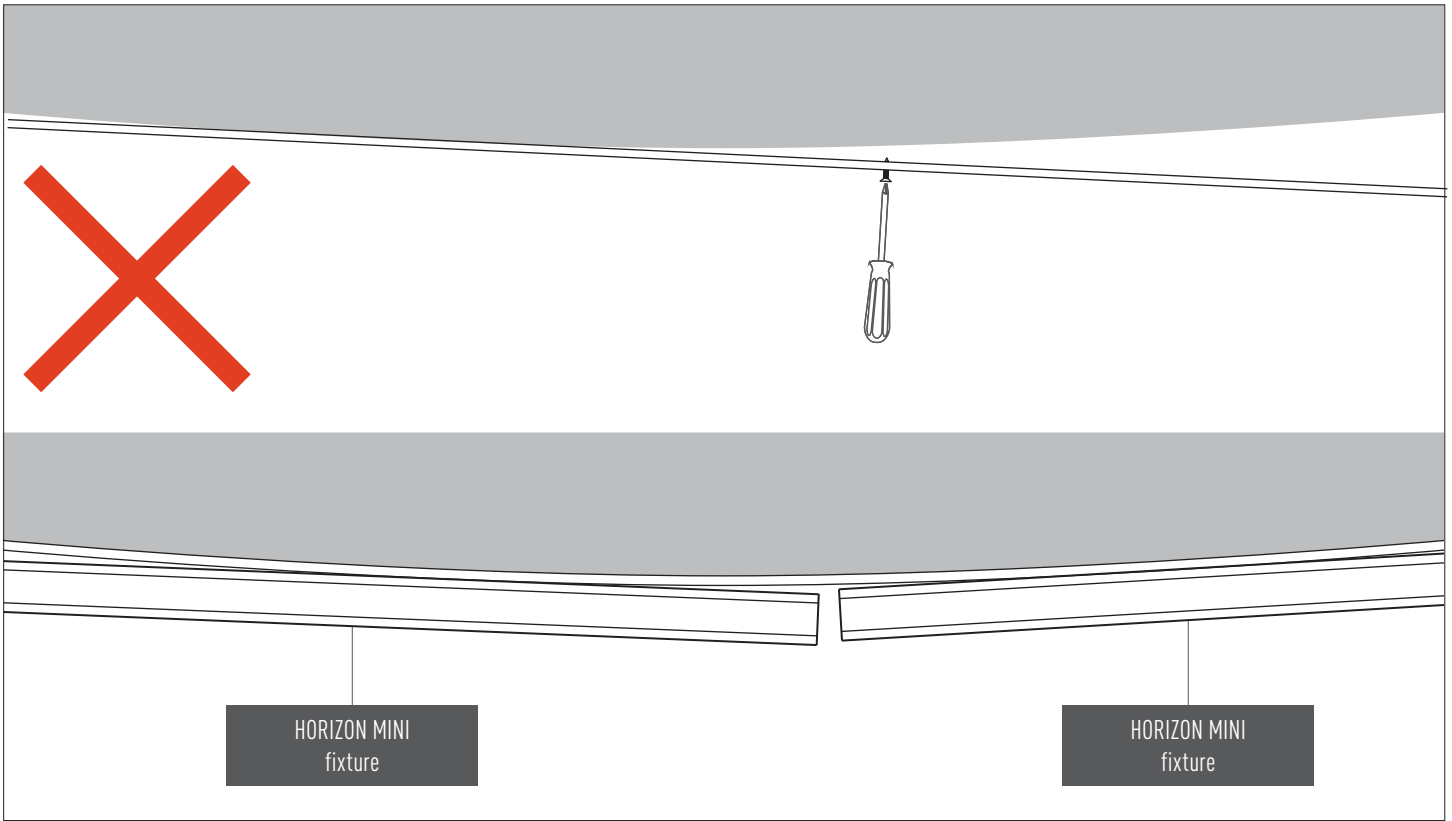

Support metal strip
Installation detail

HORIZON MINI

Linear LED

Always install on
straight flat surfaces.

Uneven or curved surfaces would prevent magnets from sitting securely to the metal strip.

Position magnets
between screws.