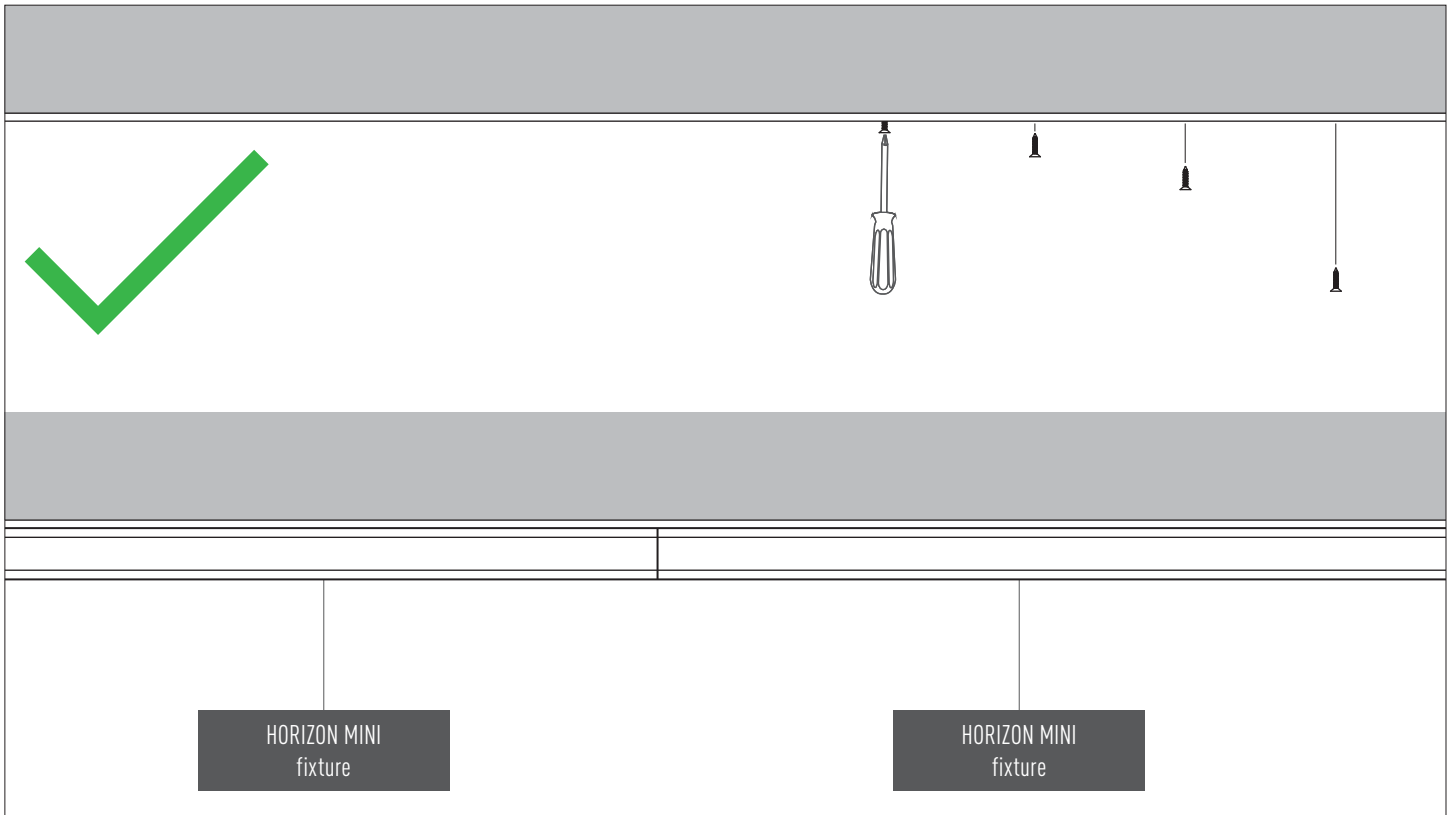

Support metal strip
Installation detail

HORIZON MINI

Linear LED

Always install on
straight flat surfaces.

Uneven or curved surfaces would prevent magnets from sitting securely to the metal strip.

Position magnets
between screws.