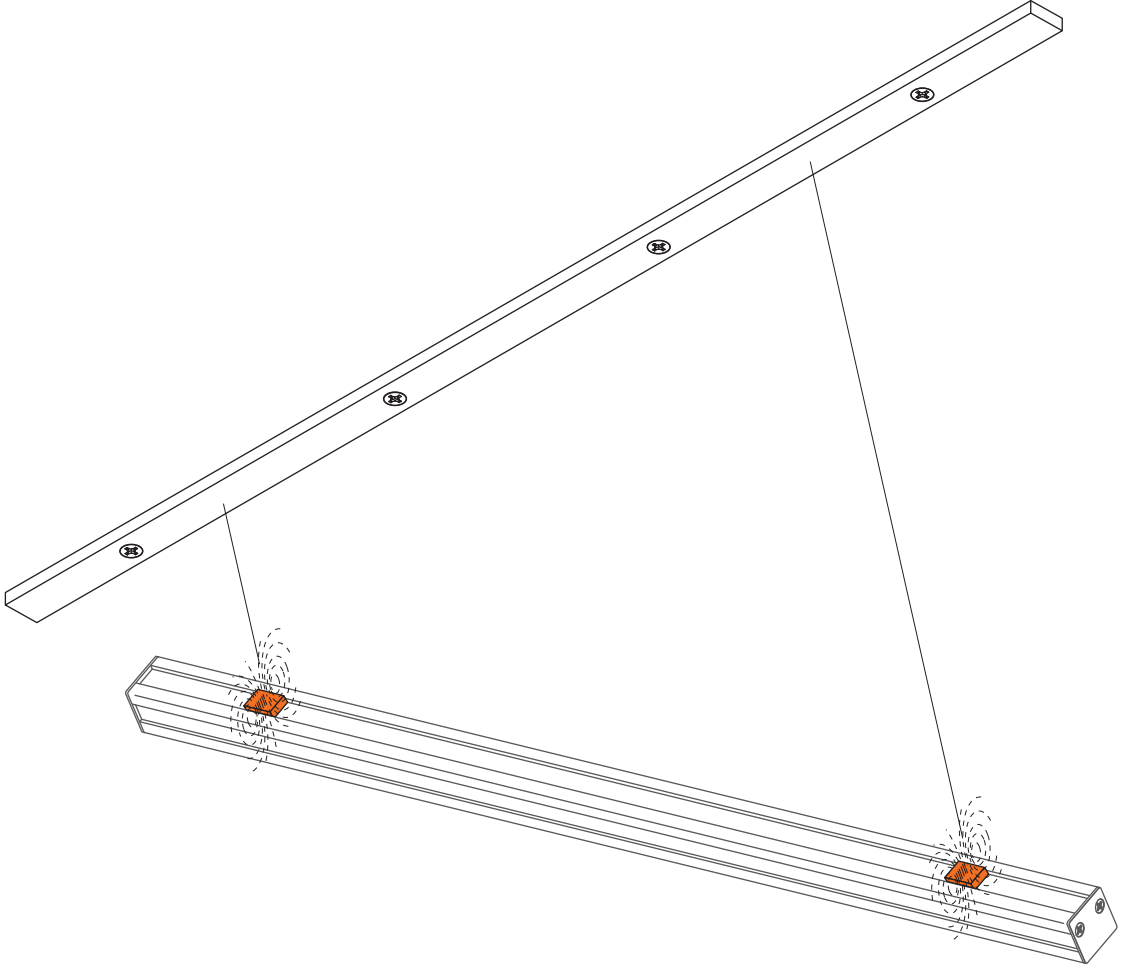

Support metal strip
Installation detail

HORIZON MINI

Linear LED

Always install on
straight flat surfaces.

Uneven or curved surfaces would prevent magnets from sitting securely to the metal strip.

Position magnets
between screws.