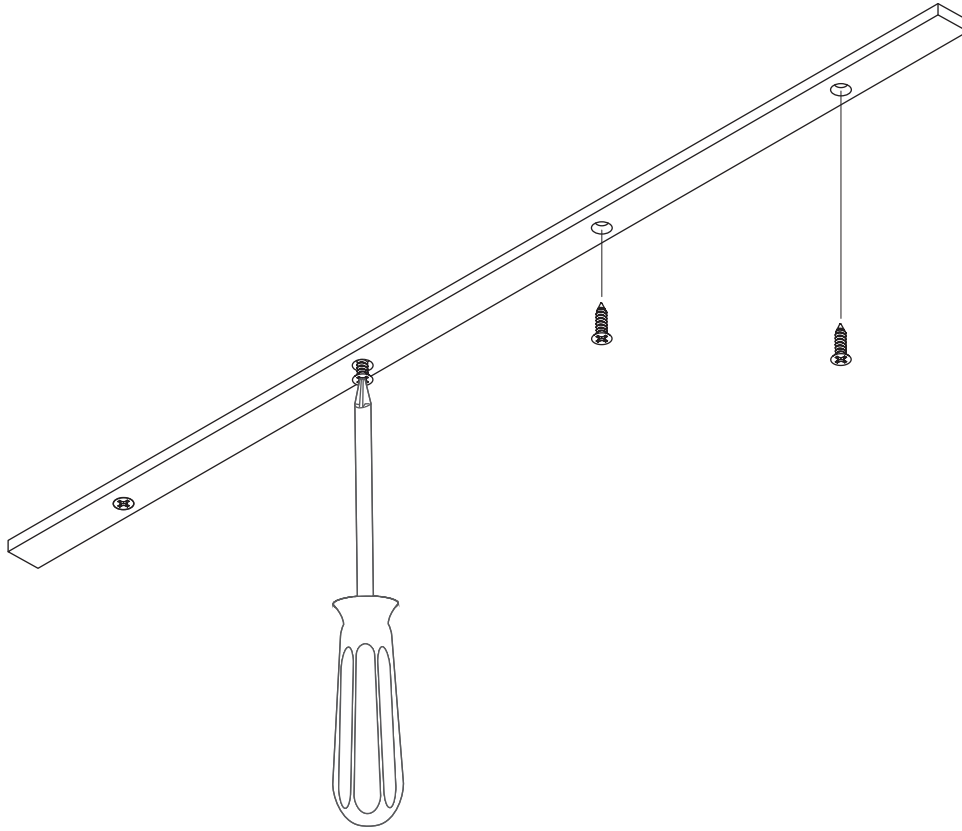

Support metal strip
Installation detail

HORIZON MINI

Linear LED

Always install on
straight flat surfaces.

Uneven or curved surfaces would prevent magnets from sitting securely to the metal strip.

Position magnets
between screws.